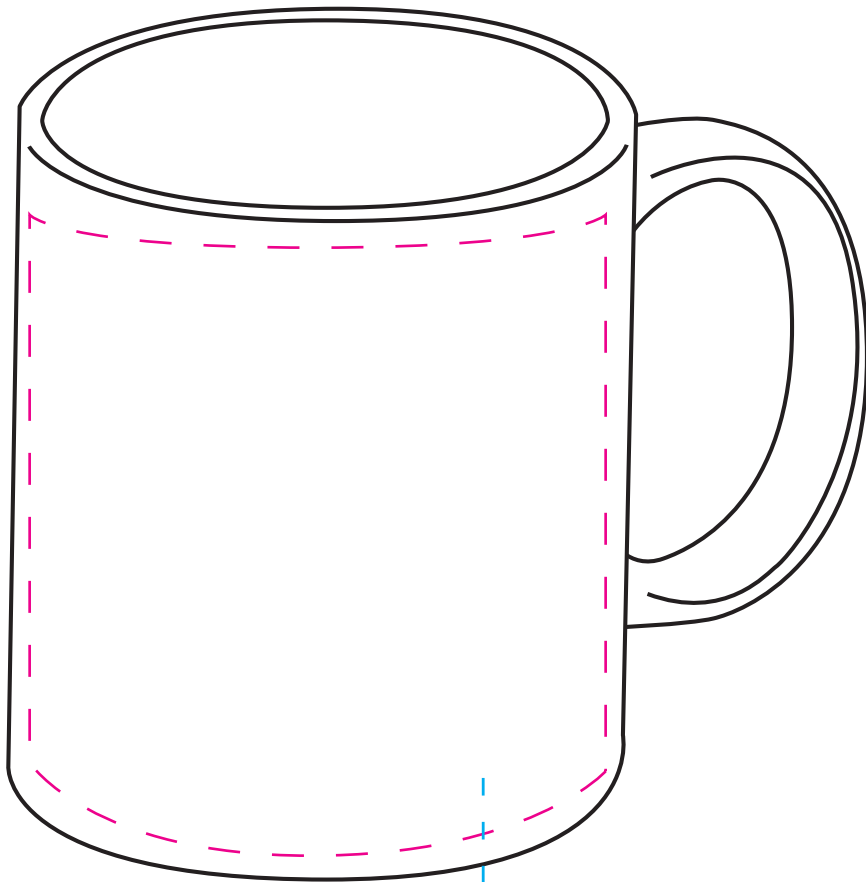

DRK 300 Mug

Right Hand Mug

FULL WRAP
STARTS HERE

Artwork @ 100%

Item Size: 4 3/4 x 3 3/4 x 3 1/4 (Includes Handle)

Imprint Color(s):

Imprint Method: **Silkscreen**

Die # (If Applies): N/A

FULL WRAP IMPRINT AREA
(INDICATED BY BLUE DASHED LINE)

Will Print Opposite of Handle
Can Not Center Logos On Both Sides

**SINGLE SIDE
IMPRINT AREA**

(INDICATED BY MAGENTA DASHED LINE)