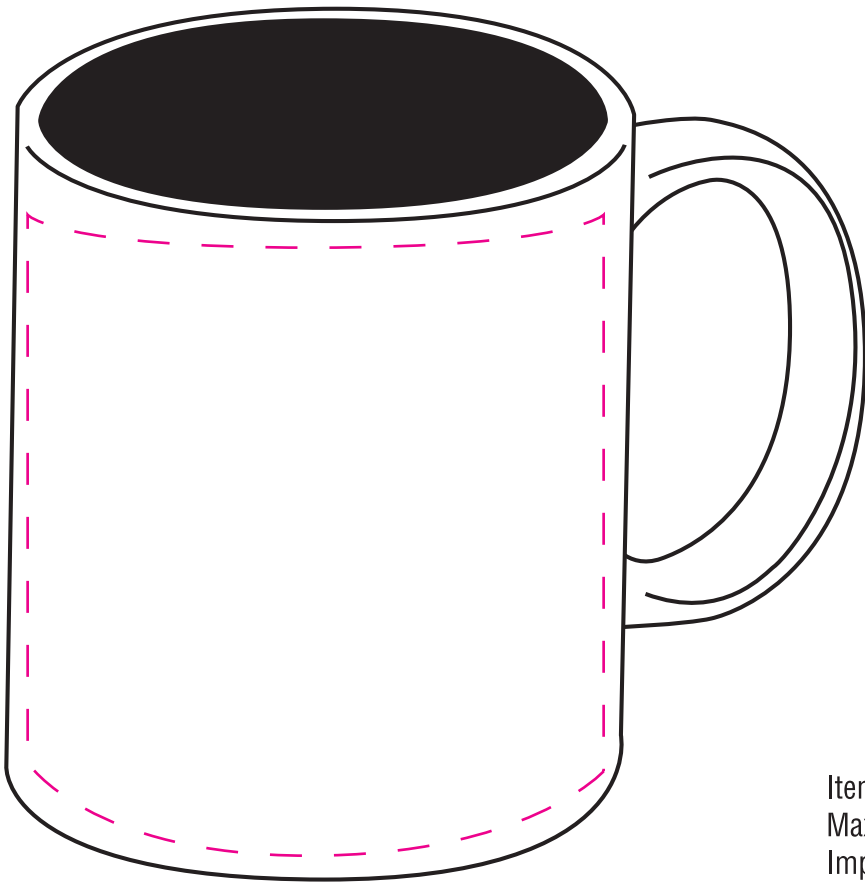

DRK302 *Java* Mug

Right Hand Mug

Artwork @ 100%

Item Size: 4 3/4 x 3 3/4 x 3 1/4 (Includes Handle)
Max Imprint Area: 3" x 3" (Indicated By Dotted Line, Does Not Print)
Imprint Color(s):
Imprint Method: **Silkscreen**
Die # (If Applies): N/A

Item Size: 4 3/4 x 3 3/4 x 3 1/4 (Includes Handle)
Max Imprint Area: 3" x 3" (Indicated By Dotted Line, Does Not Print)
Imprint Color(s):
Imprint Method: **Silkscreen**
Die # (If Applies): N/A

Left Hand Mug