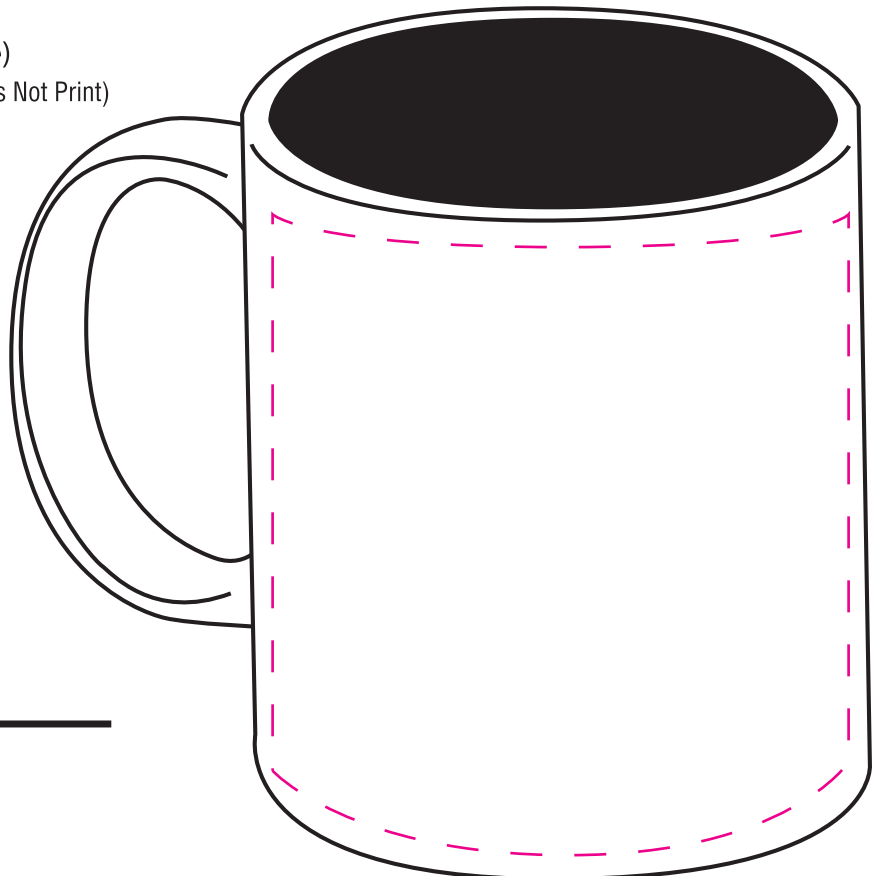

DRK302 *Java* Mug

Right Hand Mug

Artwork @ 100%

Item Size: 4 3/4 x 3 3/4 x 3 1/4 (Includes Handle)
Max Imprint Area: 3" x 3" (Indicated By Dotted Line, Does Not Print)
Imprint Color(s):
Imprint Method: **Silkscreen**
Die # (If Applies): N/A

Item Size: 4 3/4 x 3 3/4 x 3 1/4 (Includes Handle)
Max Imprint Area: 3" x 3" (Indicated By Dotted Line, Does Not Print)
Imprint Color(s):
Imprint Method: **Silkscreen**
Die # (If Applies): N/A

Left Hand Mug