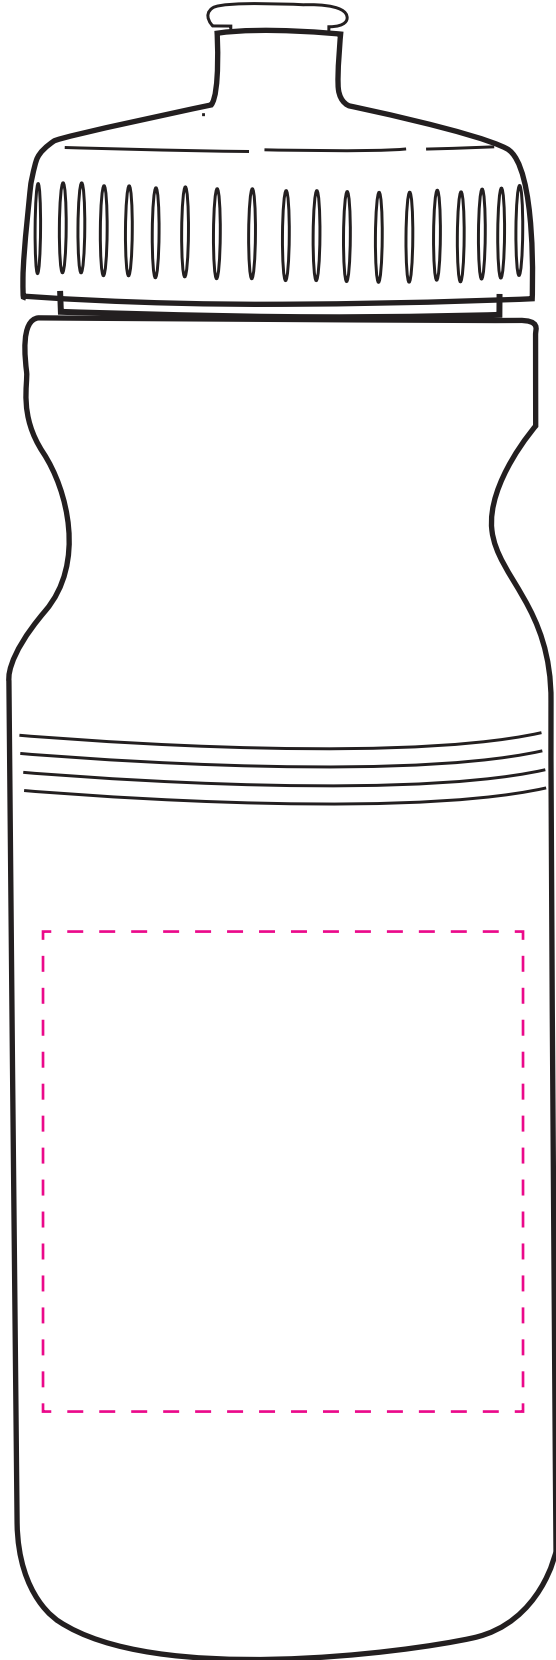

# DRK520

***Biker***

**24 oz. Translucent  
Bike Bottle**

Item Size: 2 7/8" x 8 5/8 x 2 7/8"

Max Imprint Area: 2.5" x 2.5"

(Indicated By Dotted Line, Does Not Print)

Imprint Color(s):

Imprint Method: **SILKSCREEN**

**ONE COLOR IMPRINT ONLY**

**BLACK IMPRINT DOES NOT  
WORK ON TRANSLUCENTS**

Artwork @ 100%

PLATING

DATE

NAME

PRINTING

DATE