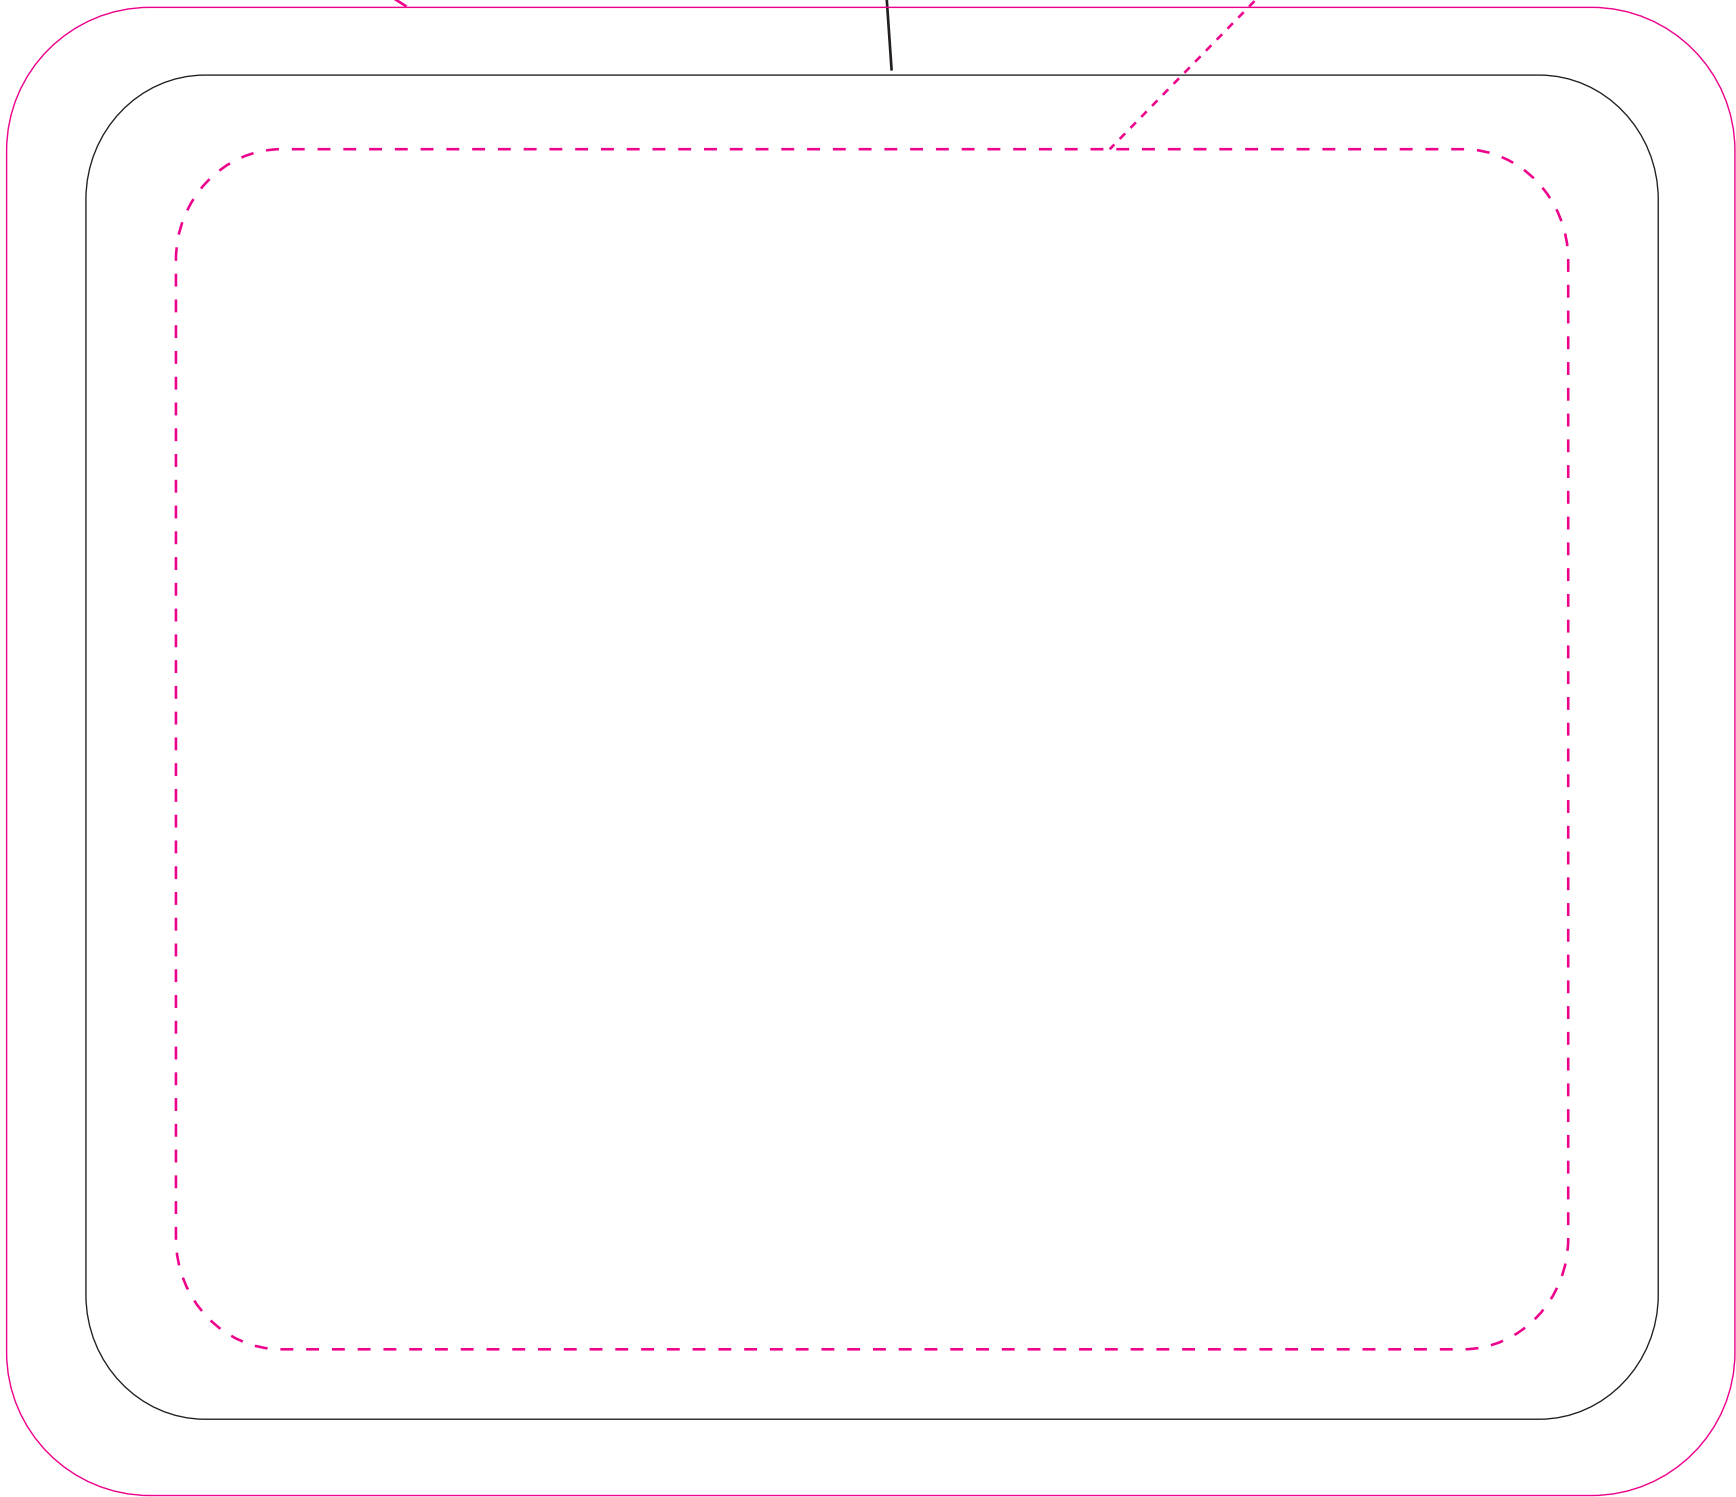

OFZ700

Full Color Mouse Pad

*If a full bleed is desired, art must reach all 4 sides of the outermost solid magenta line

*The solid black line represents the actual edge of the mousepad

*The dashed magenta line is the "SAFETY ZONE" any info outside of this area may be cut off due to shifting

OFZ700

Item Size: 8 3/16" W x 7" H .125" Thickness

Max Imprint Size: 7 1/4" W x 6 1/4" H

Imprint Method: **4 Color Process**